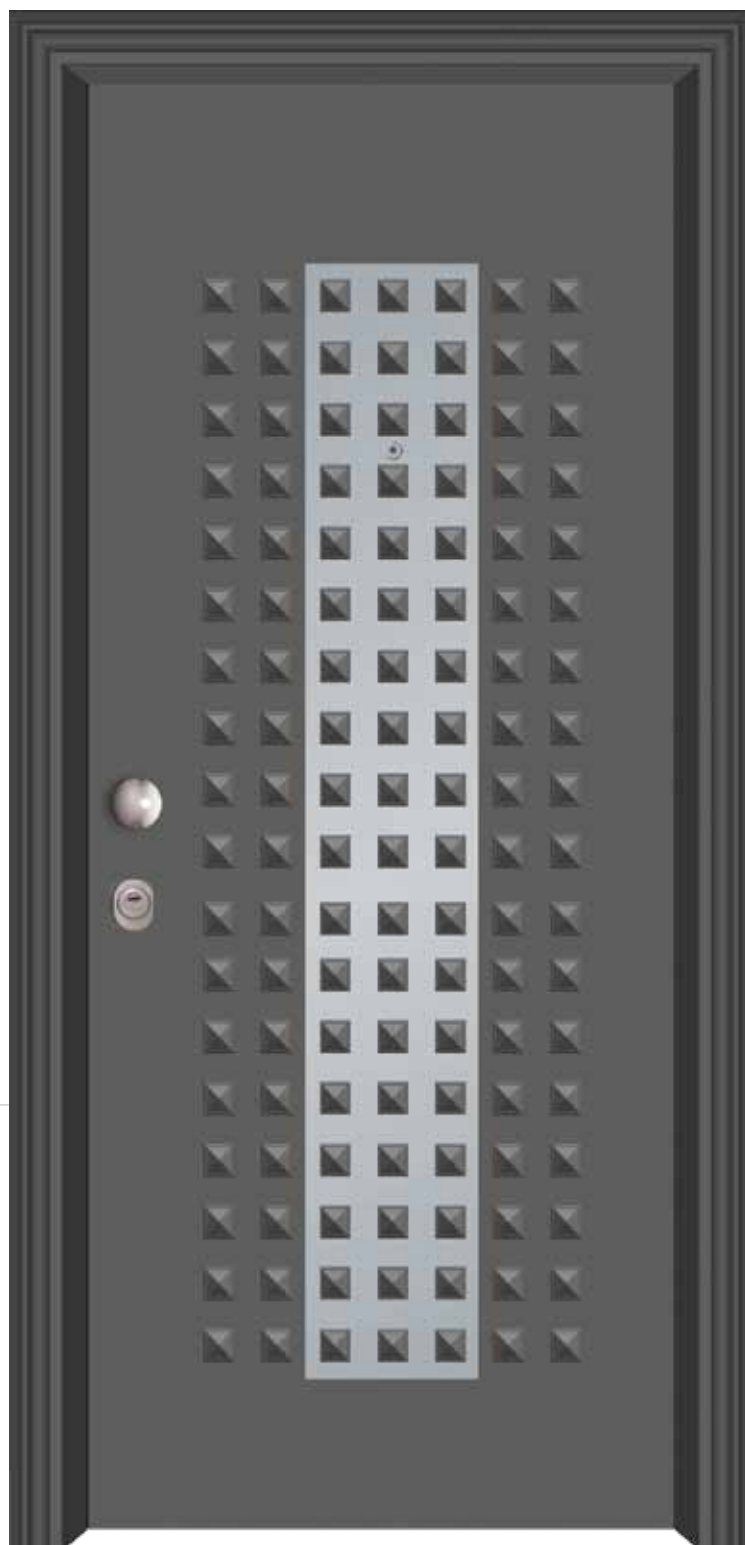

Ιnox και Παραδοσιακές Επενδύσεις / Inox and Traditional Panels

ET850518