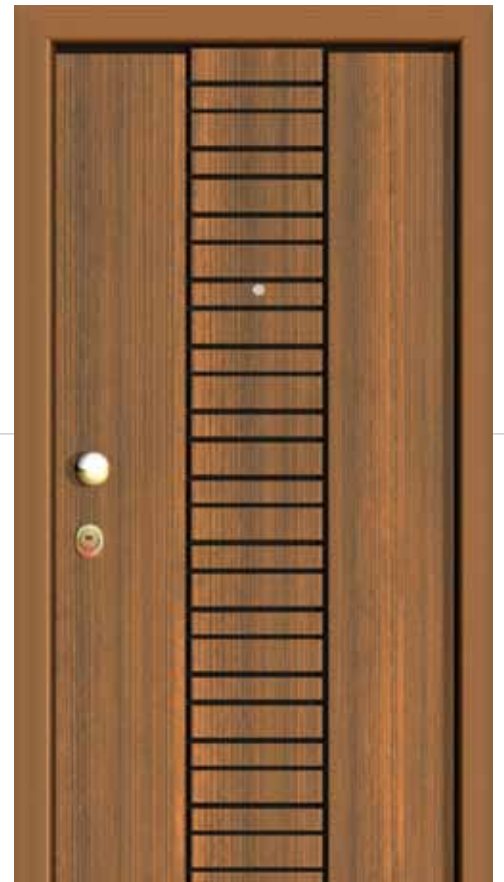

All modern designs are available in a variety of wood and PVC colours. Please refer to the colour chart on page 53.

ET850128

ET850129

ET850130

ET850131

ET850132

ET850133

Security Doors